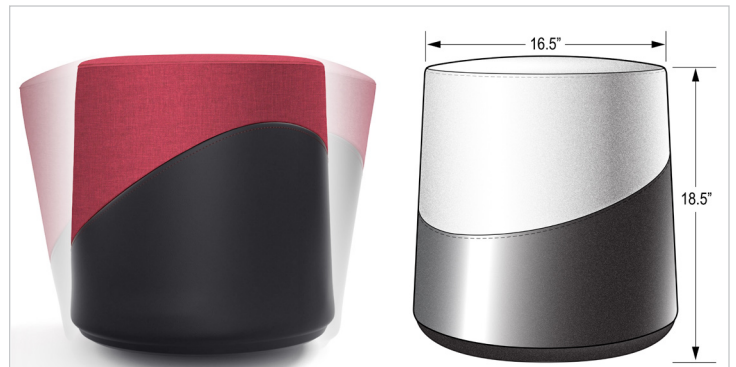

INNOVATIVE DESIGNS
FOR CREATIVE SPACES.

Boody Active Soft Seating

Allied Boody Active Soft Seating

Features

- Active controlled movement for use on all surfaces
- Durable 300,000 double rub fabric
- Stain resistant and washable vinyl face fabric without the vinyl look or shine
- Plastic nylon core structure
- TPU base pad

Specifications

Material: Upper upholstery is flame retardant free and phthalate-free washable vinyl with polyester back. Stain resistant and washable surface provides up to 300,000 double rubs for years of use. Contrasting lower material creates a visual accent that also resists foot marks.

Frame System: Plastic nylon structural core provides years of use without deformation due to moisture. Unique design provides strength with a reduction in weight for easy positioning of the stool.

Base: Replaceable thermoplastic polyurethane coupled to plastic nylon core provides controlled 360 degree movement with ergonomic angle control of 12 degrees.

Size: With a seating position at approximately 18½" high, it comes with a generous 16½" round seating area and stable 18" wide base.

Contemporary Colors: Scarlet, Marine, Green, Tangerine, and Sunflower.

Model No.	Description Shape and Size	Weight
BDYGREEN	Boody Active Soft Seating Stool - Green	20
BDYMARINE	Boody Active Soft Seating Stool - Marine	20
BDYSCARLET	Boody Active Soft Seating Stool - Scarlet	20
BDYSUNFLOWER	Boody Active Soft Seating Stool - Sunflower	20
BDYTANGERINE	Boody Active Soft Seating Stool - Tangerine	20